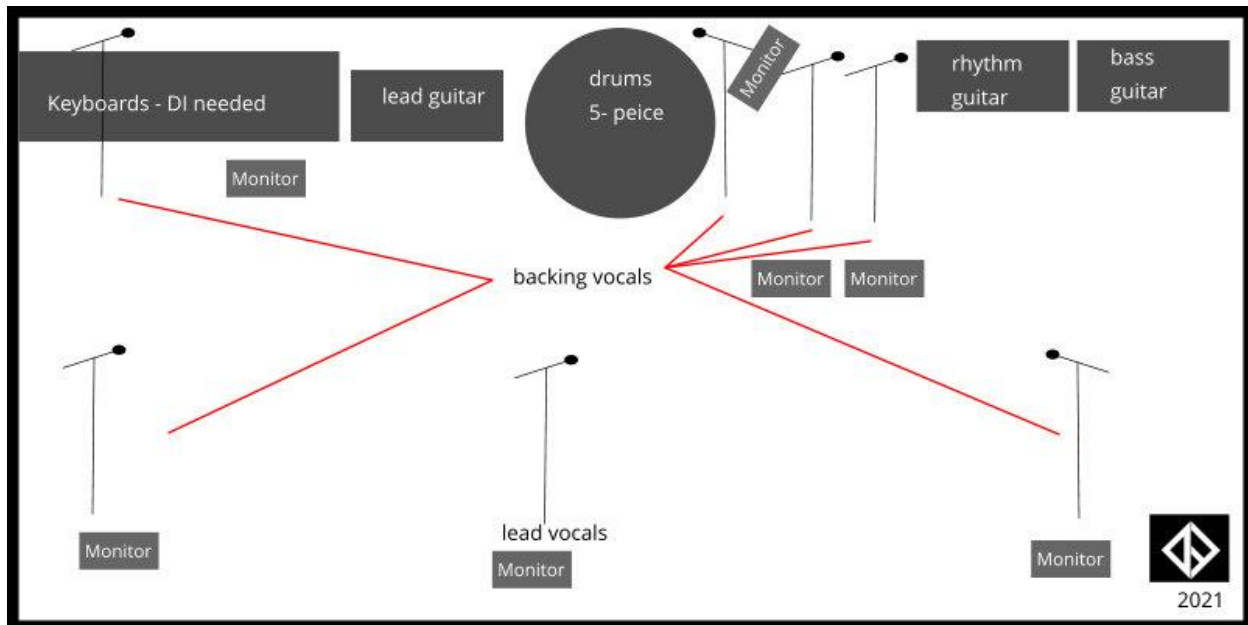

Kim Finnegan | *Backing Vocals

Adam Bateman | Bass/Vocals

Donna Long | *Backing Vocals

Wiley Long | Drums/Vocals

Song List:

Bridge Burning	DOA	A Matter of Time
Rope	Long Road to Ruin	Back & Forth
I'll Stick Around	Walk	Alone + Easy Target
This is a Call	White Limo	Hey, Johnny Park
Learn to Fly	Arlandria	Park
Congregation	Sunday Rain	Stacked Actors
My Hero	These Days	I Am A River
Breakout	Erase/Replace	Make It Right
Cold Day in the Sun	Everlong	Sean
Times Like these	Dear Rosemary	Something from Nothing
Monkey Wrench	No Way Back	Skin & Bones
All My Life	Big Me	St. Cecelia
The Pretender	February Stars	Come Alive
Run	Miss the Misery	Low
Best of You	Wheels	Making a Fire
The Sky is a Neighborhood	La Dee Da	Shame Shame
	For All the Cows	

Power Requirements: (8) outlets across back and (5) outlets across front

Mics Needed:

(7) vocal mics

(2) 2 guitar

Drums as needed per venue

DI needed:

(1) keys

(1) bass - depending on venue